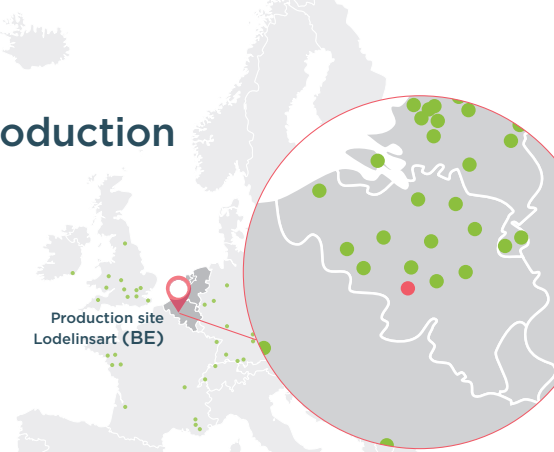

Sustainability both in production and in the product

Production site
Lodelinsart (BE)

Made in Belgium

FINEO is **produced in Lodelinsart** (Belgium). This is a very conscious choice because the Belgian electricity network emits **little carbon**. The ecological footprint would be much larger if the production were to take place in another country. Moreover, in 2019, FINEO installed a **large number of solar panels** allowing the company to operate as much as possible on **green electricity generated on-site**. In other words, FINEO is a thoroughly local product, where sustainability and high quality go hand in hand.