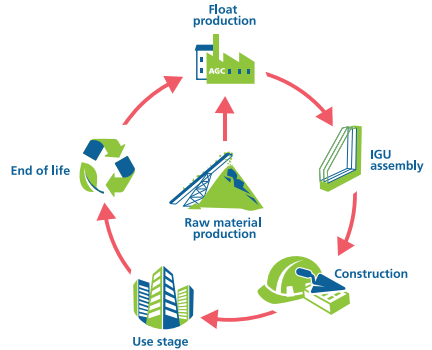

FINEO goes for the circular economy

Reuse is very important. FINEO glass is 100% recyclable and without loss of quality. In 2020, **97.1% of all waste was reused**, either by the company itself, or by suppliers or contractors. In addition, **1% was incinerated**, from which energy was extracted. Finally, **in 2020, only 1.9% went to the landfill**. While this is certainly a good figure, the goal is 0%.

Is 0% possible? Between 1998 and 2020, parent company AGC Glass Europe succeeded in reducing the amount of waste going to landfill by 95%. We are convinced that FINEO **will be waste neutral within a few years**.

Certificates achieved

Thanks to investments in sustainability, FINEO has already obtained the following certificates.

The **Environmental Product Declaration** is a certificate where a company scientifically identifies the climate impact of its products, by means of a **Life Cycle Analysis**.

In this way, a company can prove that it operates in an environmentally friendly way.

Life Cycle Analysis

Currently, FINEO has EPD type 1, which was achieved through self-evaluation.

Sustainability does not start or stop with production, it is a mindset that all stakeholders must bear.